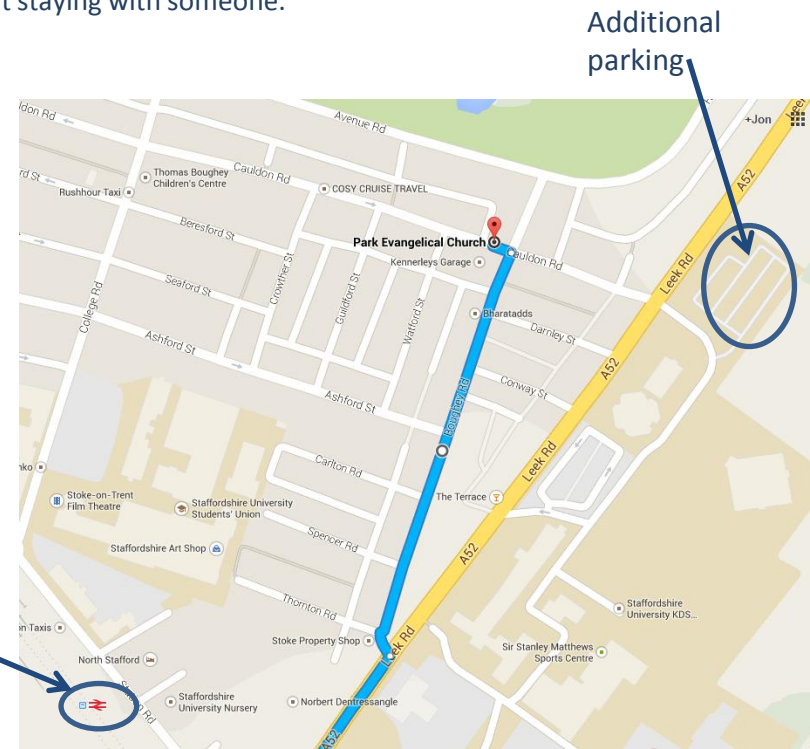

# How to get there...

## By car

The A14-M1-A50 route is quickest. Postcode is: ST4 2BZ

- At the end of the A50, turn right onto the A500
- Keep left and take the first exit off the A500., following the signs for the station.
- At the junction, turn right and go under the railway bridge.
- Turn left at the roundabout and follow the road around
- When you get to the big junction, go straight on, and then bear left onto Boughey Road
- Additional parking is available at the University.
- Total journey time is 3 – 3.5 hours.

## By train

Stoke Station is only 5 minutes' walk from the church.