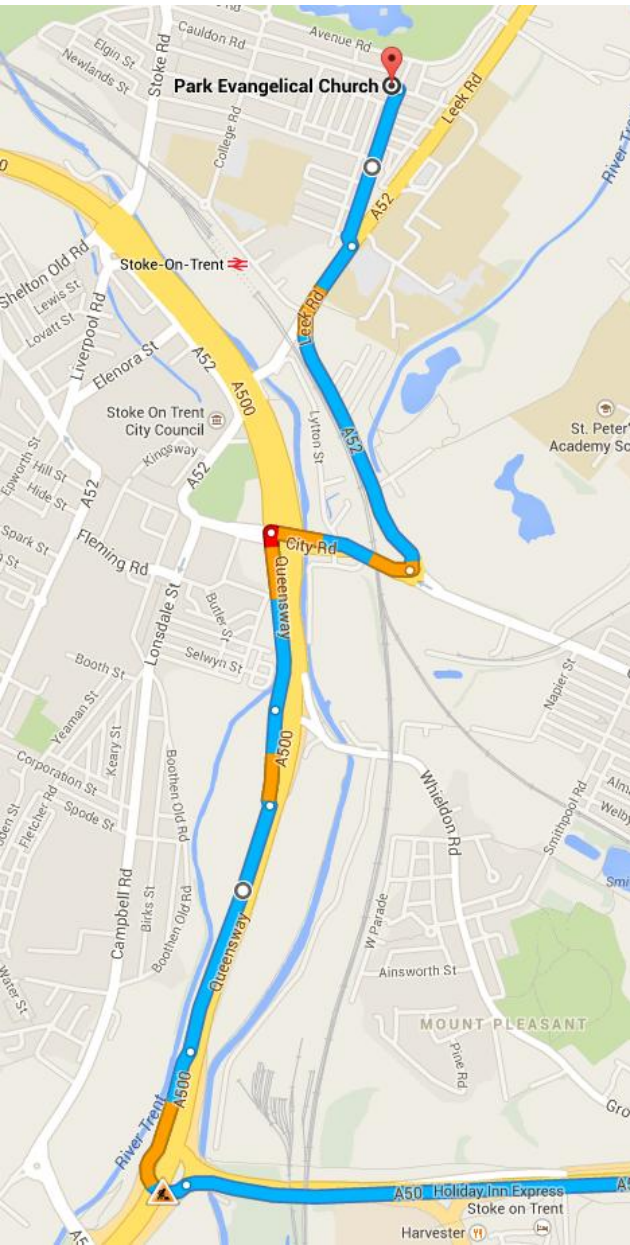

# How to get there...

## By car

The A14-M1-A50 route is quickest. Postcode is: ST4 2BZ

- At the end of the A50, turn right onto the A500
- Keep left and take the first exit off the A500., following the signs for the station.
- At the junction, turn right and go under the railway bridge.
- Turn left at the roundabout and follow the road around
- When you get to the big junction, go straight on, and then bear left onto Boughey Road
- Additional parking is available at the University.
- Total journey time is 3 – 3.5 hours.

## By train

Stoke Station is only 5 minutes' walk from the church.

# How to visit the Masons

14 Brandon Grove, Hanford, Stoke-on-Trent. ST4 8EW. Tel: 01782 450857

5 minutes off J15 of the M6